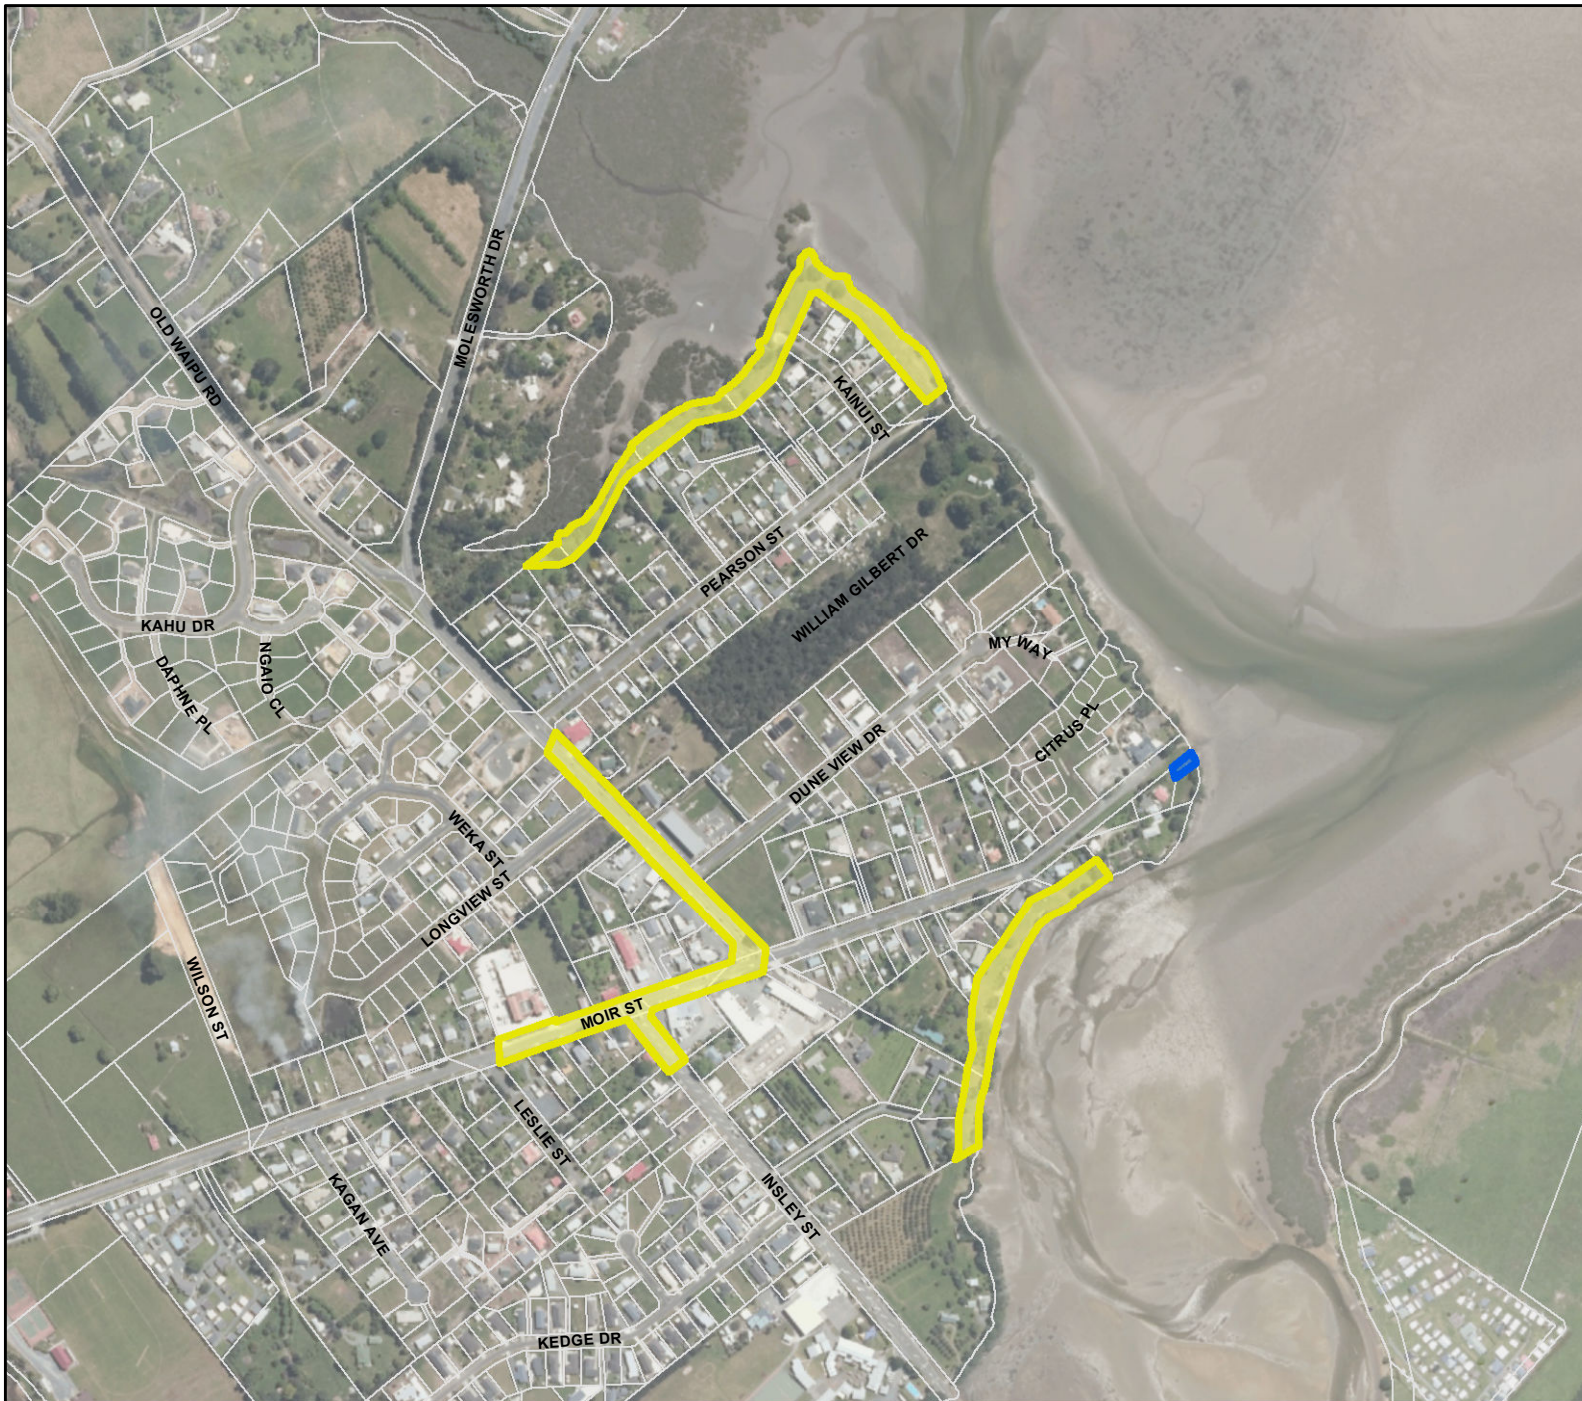

Kaipara District Policy on Dogs

and

Dog Management Bylaw 2019

Current Dog Access Areas

MAP 1 - MANGAWHAI AREA

Dog Control Areas

-  Dog leash control areas
-  Dog leash control areas (refer Note 2)
-  Dog prohibited areas
-  Dog prohibited areas (refer Note 3)

Department of Conservation Dog Control Zones

-  Controlled Dog Areas: No Access

Note 1:
Dogs are prohibited within 10 metres of all public children's playground equipment throughout the year.

Note 2:
Leash control from 9am to 6pm. Outside these times dogs can be off leash.

Note 3:
Prohibited from 9am to 6pm from 1st December to end of February, all other times of the year is leash control from 9am to 6pm

(C) Crown Copyright Reserved.
Data sourced from Department of Conservation and Land Information New Zealand Data Service. Licensed for re-use under the Creative Commons Attribution 4.0 International Licence.
Care was taken in the creation of this map; however, Kaipara District Council and its contactors cannot accept any responsibility for errors, omissions or positional accuracy. Not to be used for navigation.

Created by Spatialize.co.nz on 17/01/2019

MAP 2 - MANGAWHAI VILLAGE AREA

Dog Control Areas

 Dog leash control areas

Department of Conservation Dog Control Zones

 Controlled Dog Areas: Entry by permit for management and/or recreational hunting - subject to conditions