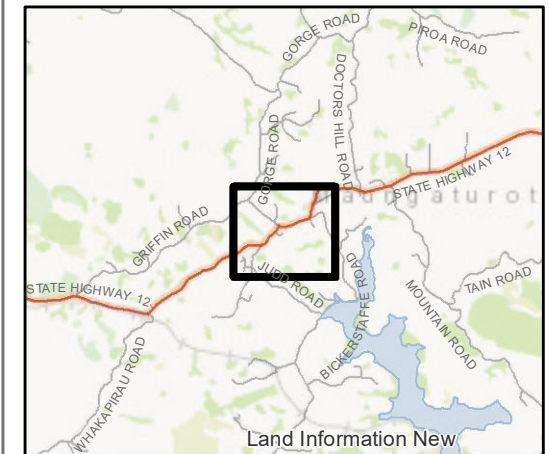

MAP 3 - MANGATUROTO AREA

Dog Control Areas

Dog leash control

Note 1:
Dogs are prohibited within 10 metres of all public children's playground equipment throughout the year.

(C) Crown Copyright Reserved.
Data sourced from Department of Conservation and Land Information New Zealand Data Service. Licensed for re-use under the Creative Commons Attribution 4.0 International Licence.
Care was taken in the creation of this map; however, Kaipara District Council and its contactors cannot accept any responsibility for errors, omissions or positional accuracy. Not to be used for navigation.

Created by Spatialize.co.nz on 17/01/2019

KAIPARA DISTRICT POLICY ON DOGS AND DOG MANAGEMENT BYLAW 2009