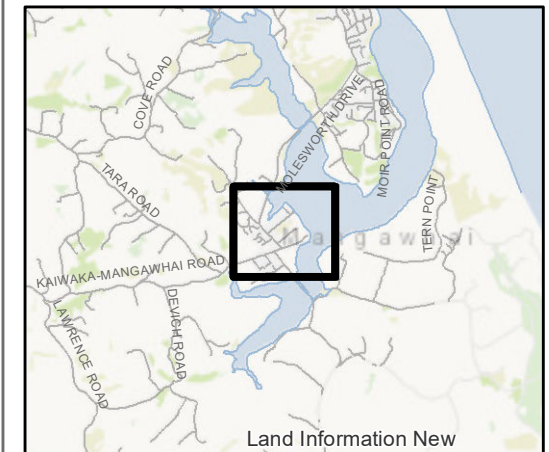

(C) Crown Copyright Reserved.
Data sourced from Department of Conservation and Land Information New Zealand Data Service. Licensed for re-use under the Creative Commons Attribution 4.0 International Licence.
Care was taken in the creation of this map; however, Kaipara District Council and its contractors cannot accept any responsibility for errors, omissions or positional accuracy. Not to be used for navigation.

Created by Spatialize.co.nz on 17/01/2019