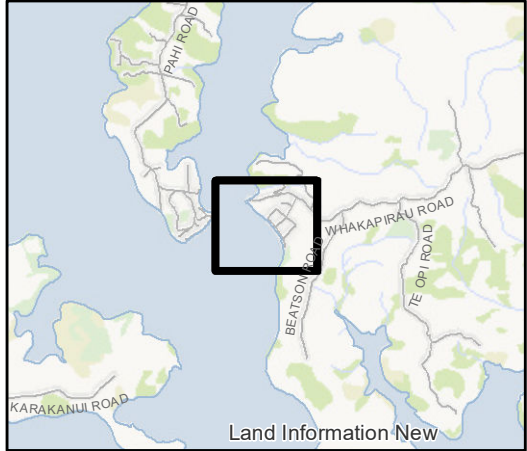

(C) Crown Copyright Reserved.
Data sourced from Department of Conservation and Land Information New Zealand Data Service. Licensed for re-use under the Creative Commons Attribution 4.0 International Licence.
Care was taken in the creation of this map; however, Kaipara District Council and its contactors cannot accept any responsibility for errors, omissions or positional accuracy. Not to be used for navigation.

Created by Spatialize.co.nz on 17/01/2019

KAIPARA DISTRICT POLICY ON DOGS AND DOG MANAGEMENT BYLAW 2009

A4 Scale: 1:5,000