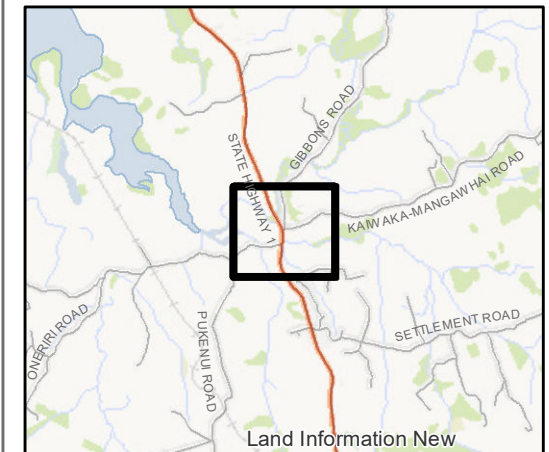

(C) Crown Copyright Reserved.
Data sourced from Department of Conservation and Land Information New Zealand Data Service. Licensed for re-use under the Creative Commons Attribution 4.0 International Licence.
Care was taken in the creation of this map; however, Kaipara District Council and its contactors cannot accept any responsibility for errors, omissions or positional accuracy. Not to be used for navigation.

Created by Spatialize.co.nz on 17/01/2019