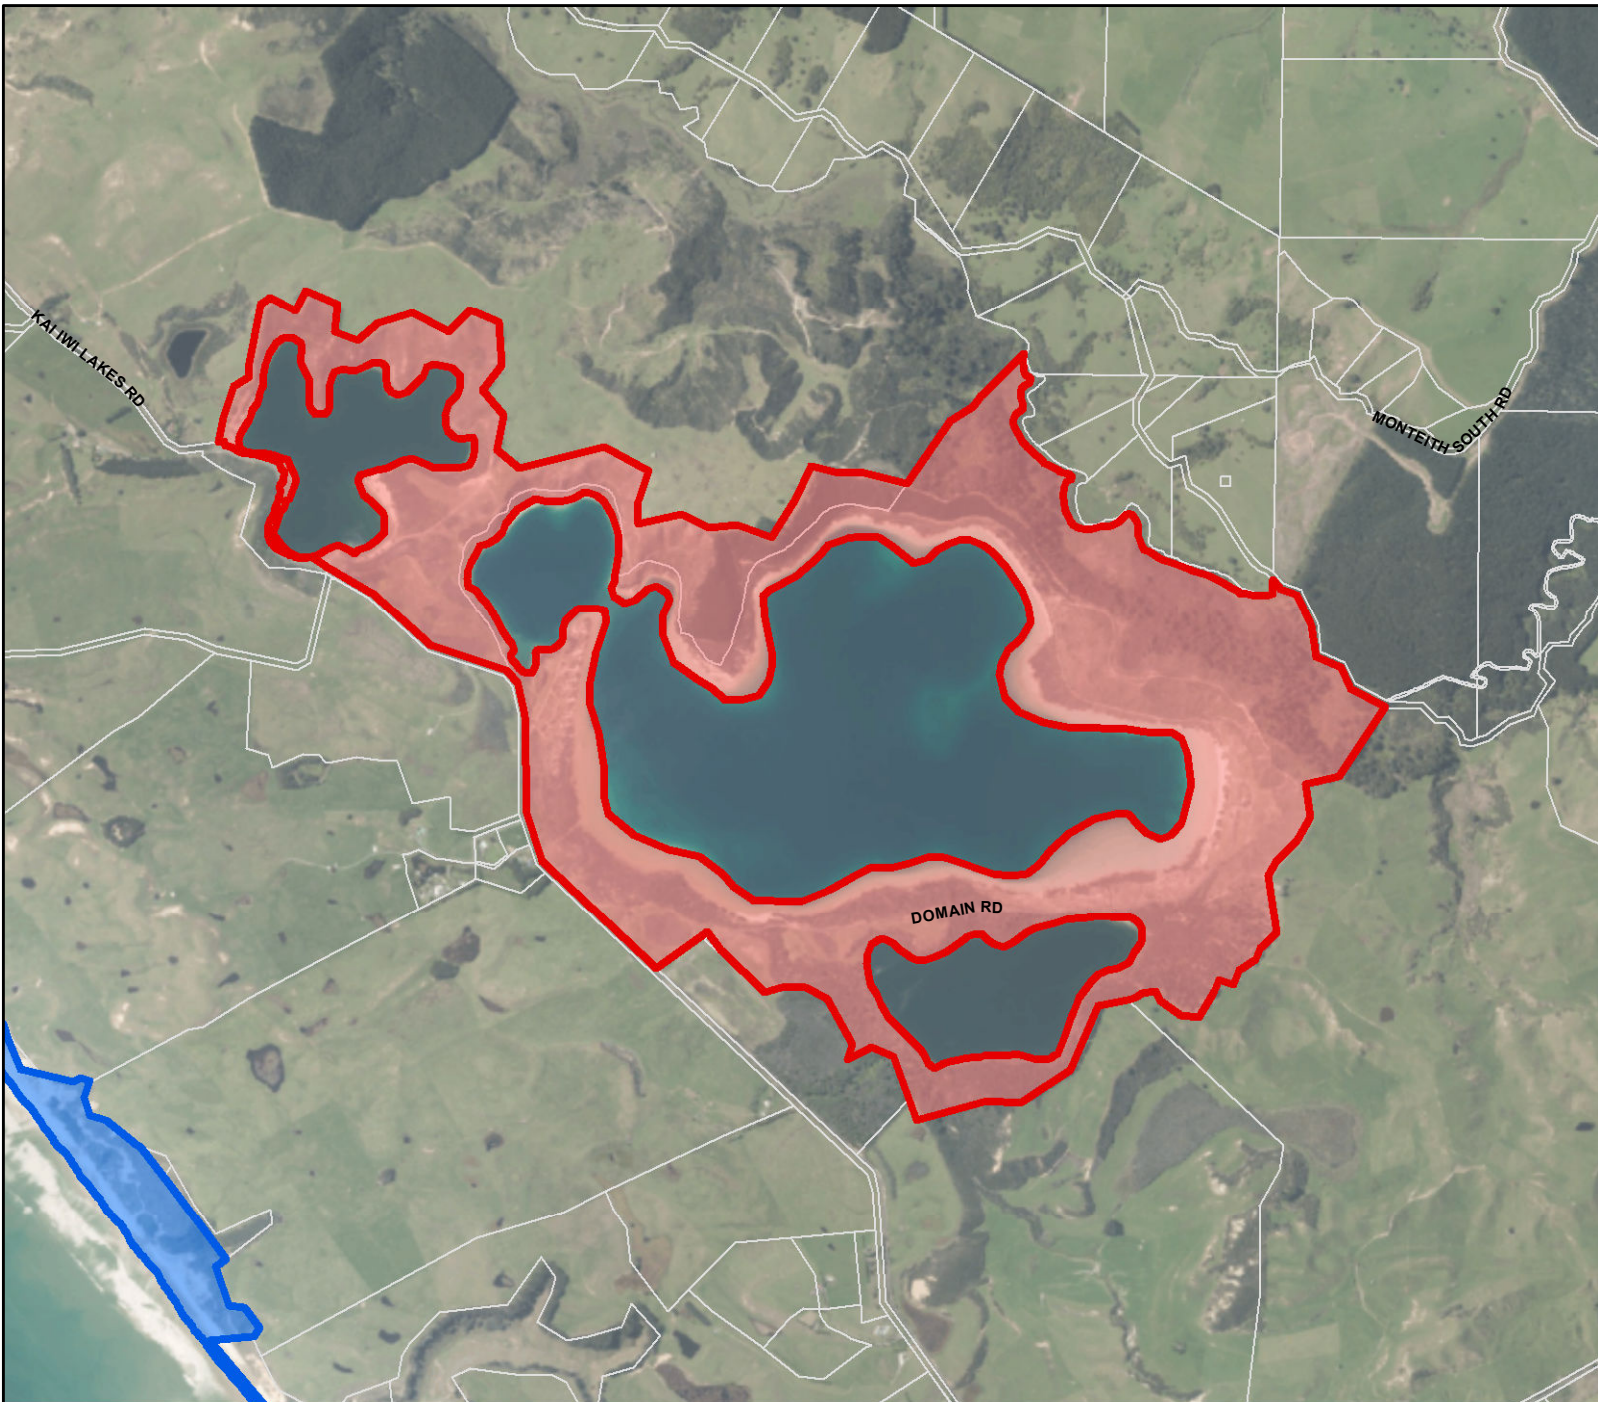

Created by Spatialize.co.nz on 17/01/2019

KAIPARA DISTRICT POLICY ON DOGS AND DOG MANAGEMENT BYLAW 2009

A4 Scale: 1:5,000

MAP 14 - KAI IWI LAKES (TAHAROA) AREA

Dog Control Areas

 Dog prohibited areas

Department of Conservation Dog Control Zones