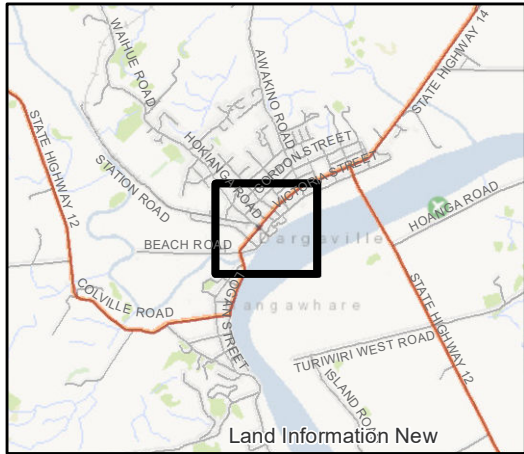

(C) Crown Copyright Reserved.
Data sourced from Department of Conservation and Land Information New Zealand Data Service. Licensed for re-use under the Creative Commons Attribution 4.0 International Licence.
Care was taken in the creation of this map; however, Kaipara District Council and its contactors cannot accept any responsibility for errors, omissions or positional accuracy. Not to be used for navigation.

Created by Spatialize.co.nz on 17/01/2019

KAIPARA DISTRICT POLICY ON DOGS AND DOG MANAGEMENT BYLAW 2009