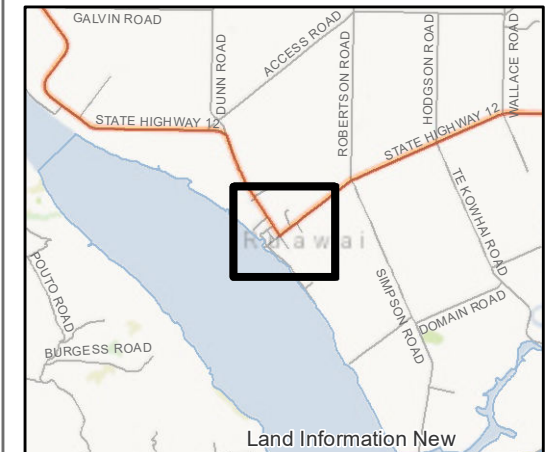

(C) Crown Copyright Reserved.
Data sourced from Department of Conservation and Land Information New Zealand Data Service. Licensed for re-use under the Creative Commons Attribution 4.0 International Licence.
Care was taken in the creation of this map; however, Kaipara District Council and its contactors cannot accept any responsibility for errors, omissions or positional accuracy. Not to be used for navigation.

Created by Spatialize.co.nz on 17/01/2019